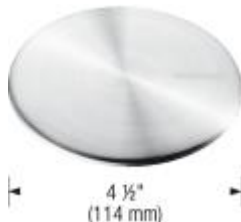

3 1/2" CapFlow strainer cover

Stainless steel (fits all BLANCO strainers)

517666