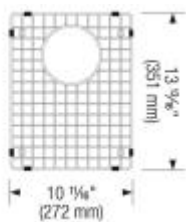

Optional Accessories

Stainless Steel Sink Grid

406444